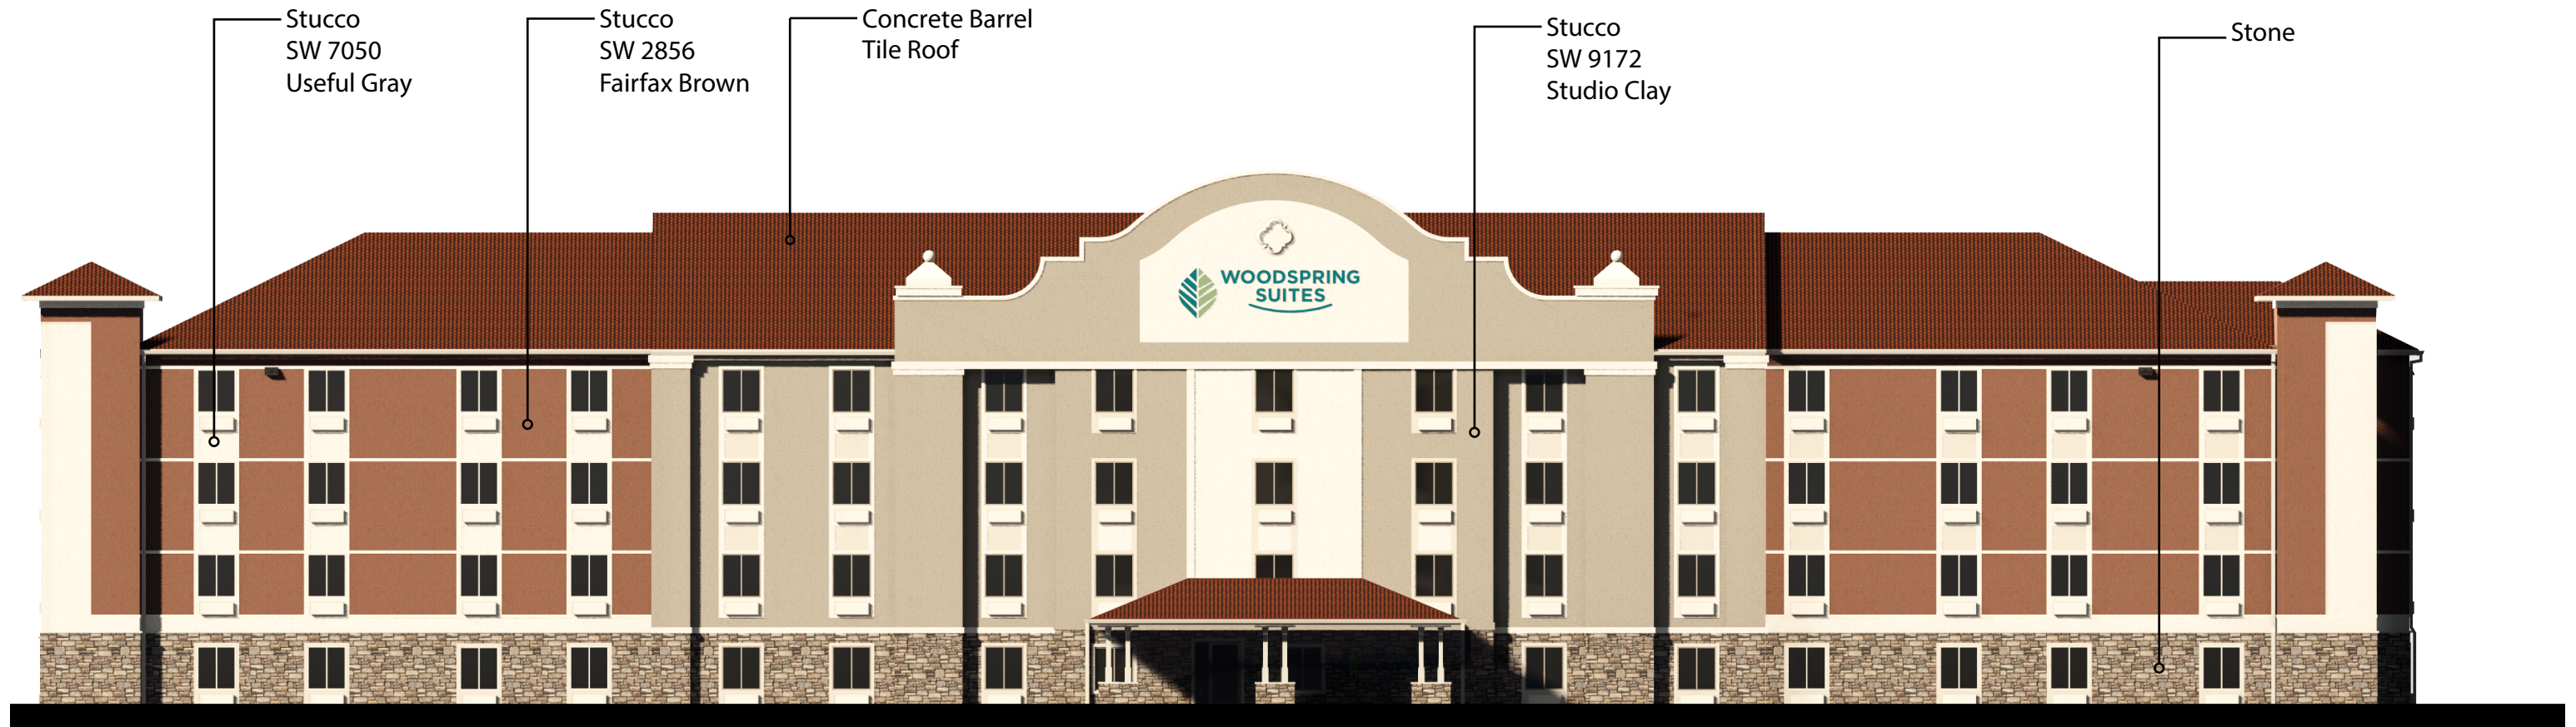

WoodSpring Suites Entry Perspective

REDLANDS, CA

DESIGN REPRESENTATION ONLY - NOT FOR CONSTRUCTION
The building images shown are a representation of the current design intent only. The building images may not reflect variations in color, tone, hue, tint, shading, ambient light intensity, materials, texture, contrast, font style, construction variations required by building codes or inspectors, material availability or final design detailing.

WoodSpring Suites Rear Perspective

REDLANDS, CA

DESIGN REPRESENTATION ONLY - NOT FOR CONSTRUCTION
The building images shown are a representation of the current design intent only. The building images may not reflect variations in color, tone, hue, tint, shading, ambient light intensity, materials, texture, contrast, font style, construction variations required by building codes or inspectors, material availability or final design detailing.

Front Elevation

Left Elevation

Rear Elevation

Right Elevation