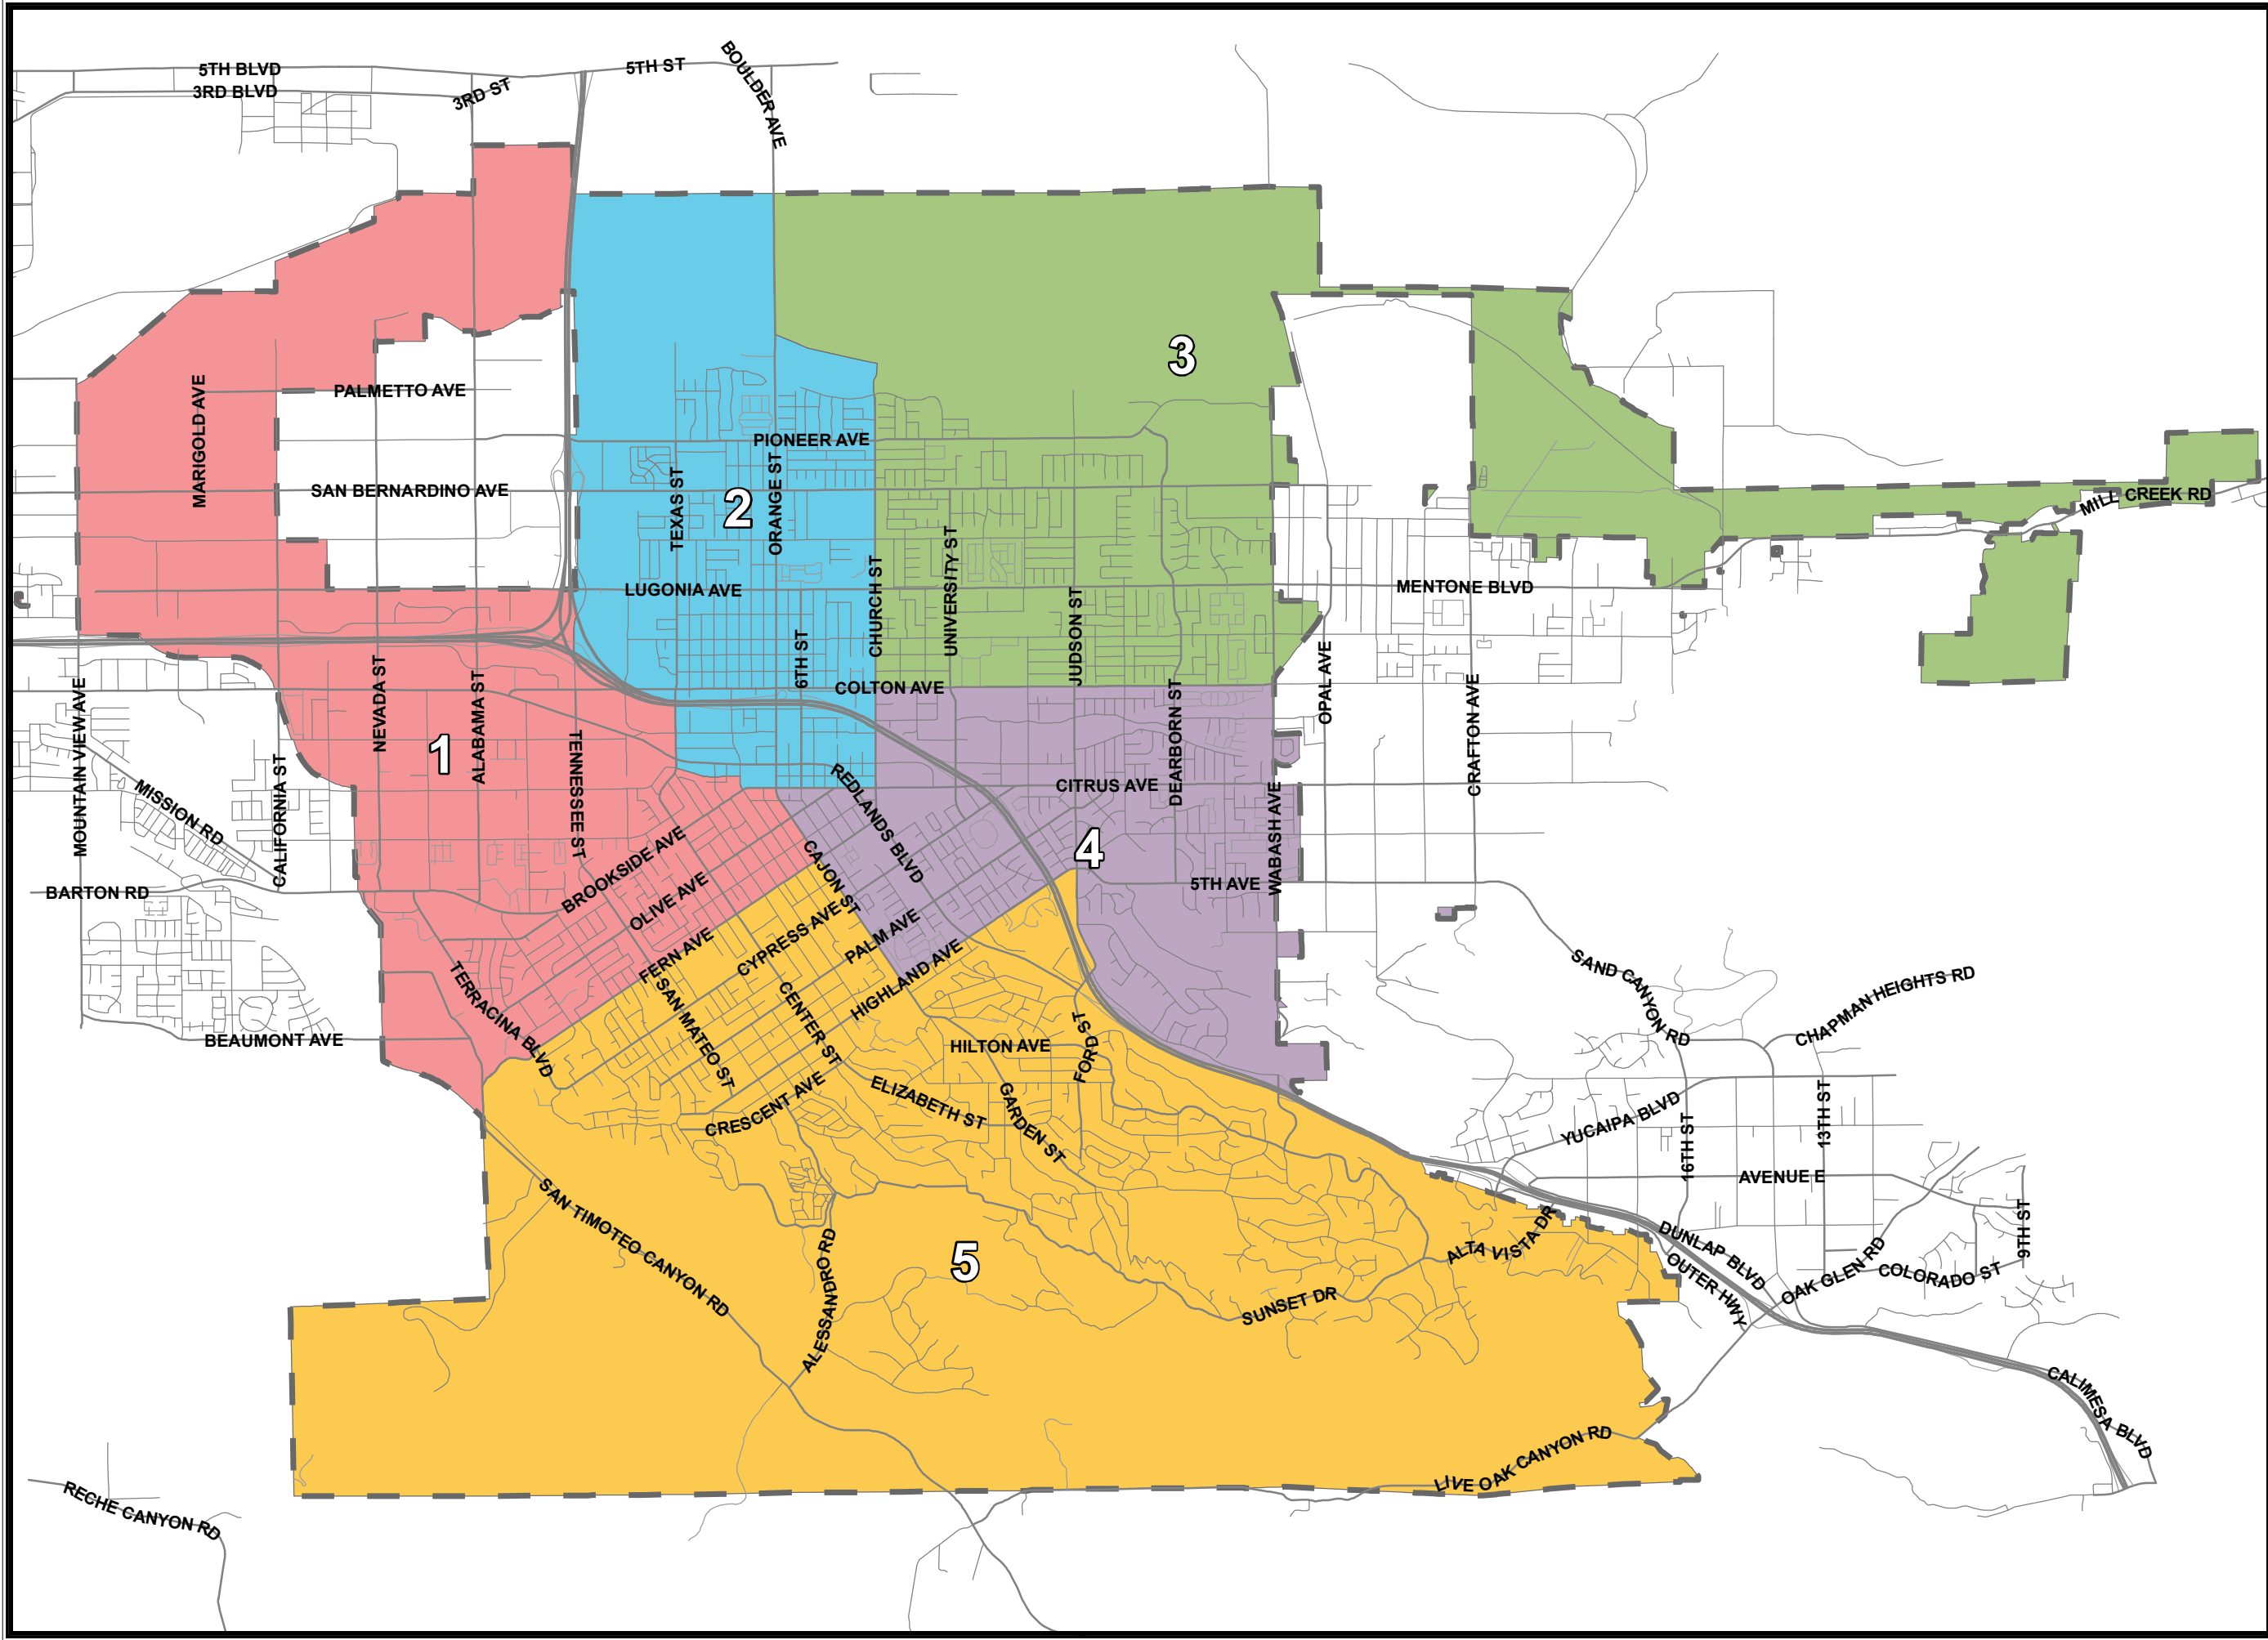

Redlands Voting Districts

- District 1
- District 2
- District 3
- District 4
- District 5

Voting districts adopted by Redlands City Council on March 15, 2022.

This map was produced by the City of Redlands, Geographic Information System. The City of Redlands assumes no warranty or legal responsibility for the information contained on this map. The data used to generate this map is dynamic in nature, therefore the information shown may or may not be the most current.

March 17, 2022

wo1772VotingDistricts2022.mxd