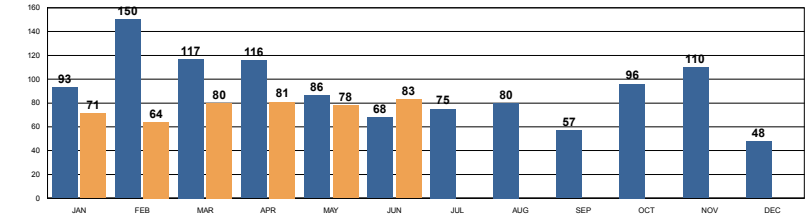

Traffic Citations per Month