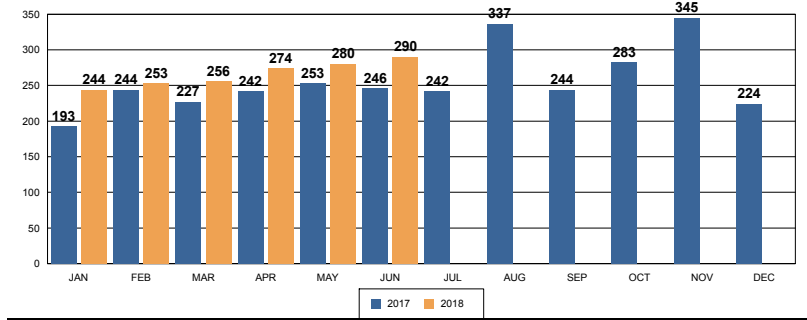

REDLANDS PD JUNE 2018 DASH-BOARD

PART 1 CRIMES	May	Jun	% Change	Prior YTD	Current YTD	%Change	RPD YTD	SBSD YTD
Homicide	0	0	N/C	0	3	N/C	3	0
Rape	5	4	-20%	19	33	73.68	32	1
Robbery	4	10	150%	38	49	28.95	42	7
Agg Assault	20	4	-80%	60	60	0.00	58	2
VIOLENT CRIME TOTALS:	29	18	-37.93	117	145	23.93%	135	10
Burglary - Residential	7	14	100%	109	78	-28%	77	1
Burglary - Comm	16	17	6%	110	90	-18%	83	7
Burglary - Vehicle	56	42	-25%	297	317	7%	280	37
Auto Theft	34	20	-41%	176	167	-5%	148	19
Larceny/Theft	145	116	-20%	744	795	7%	700	95
PROPERTY CRIME TOTALS:	258	209	-18.99%	1436	1447	0.77%	1288	159
OVERALL TOTALS:	287	227	-20.91%	1553	1591	2.51%	1423	169

Arrests per Month

Traffic and Parking Citations

	May-18	Jun-18	%CHANGE	YTD 2017	YTD 2018	% CHANGE
Parking Citations	247	221	-10.5%	1218	3126	156.7%

Traffic Citations per Month

of CAD CFS per Month