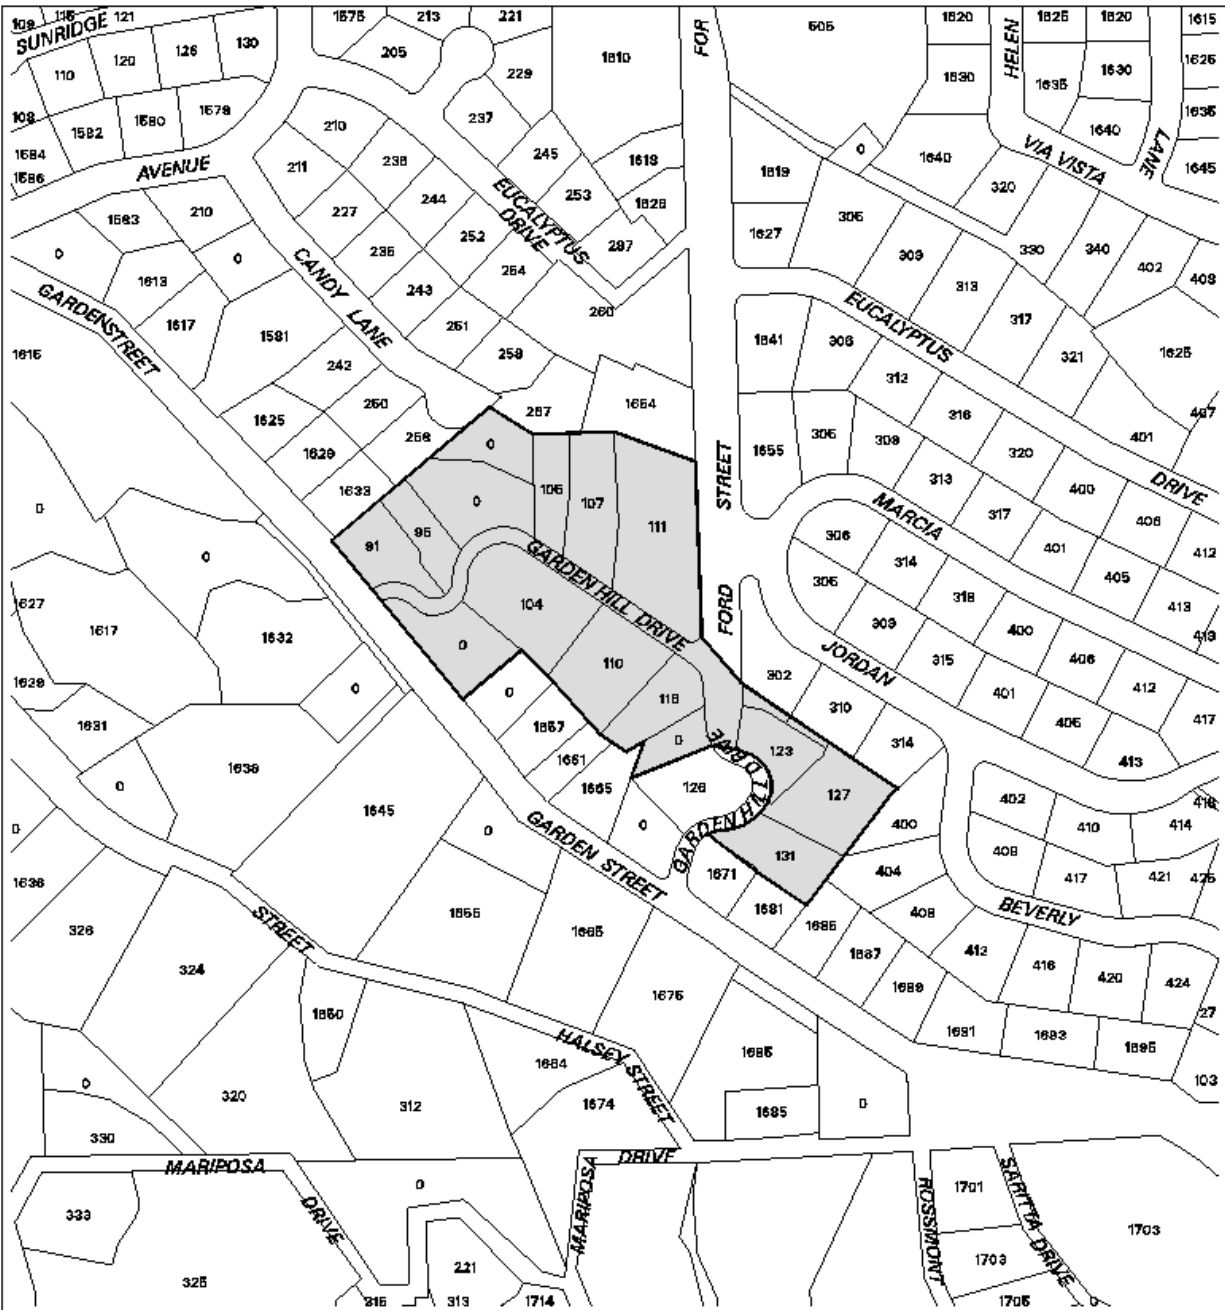

# HISTORIC DISTRICT 6 GARDEN HILL HISTORIC AND SCENIC DISTRICT

**LEGEND**  
 Historic District

Map Prepared by the City of Redlands, Municipal Utilities Dept., GIS Services on October 5, 1999