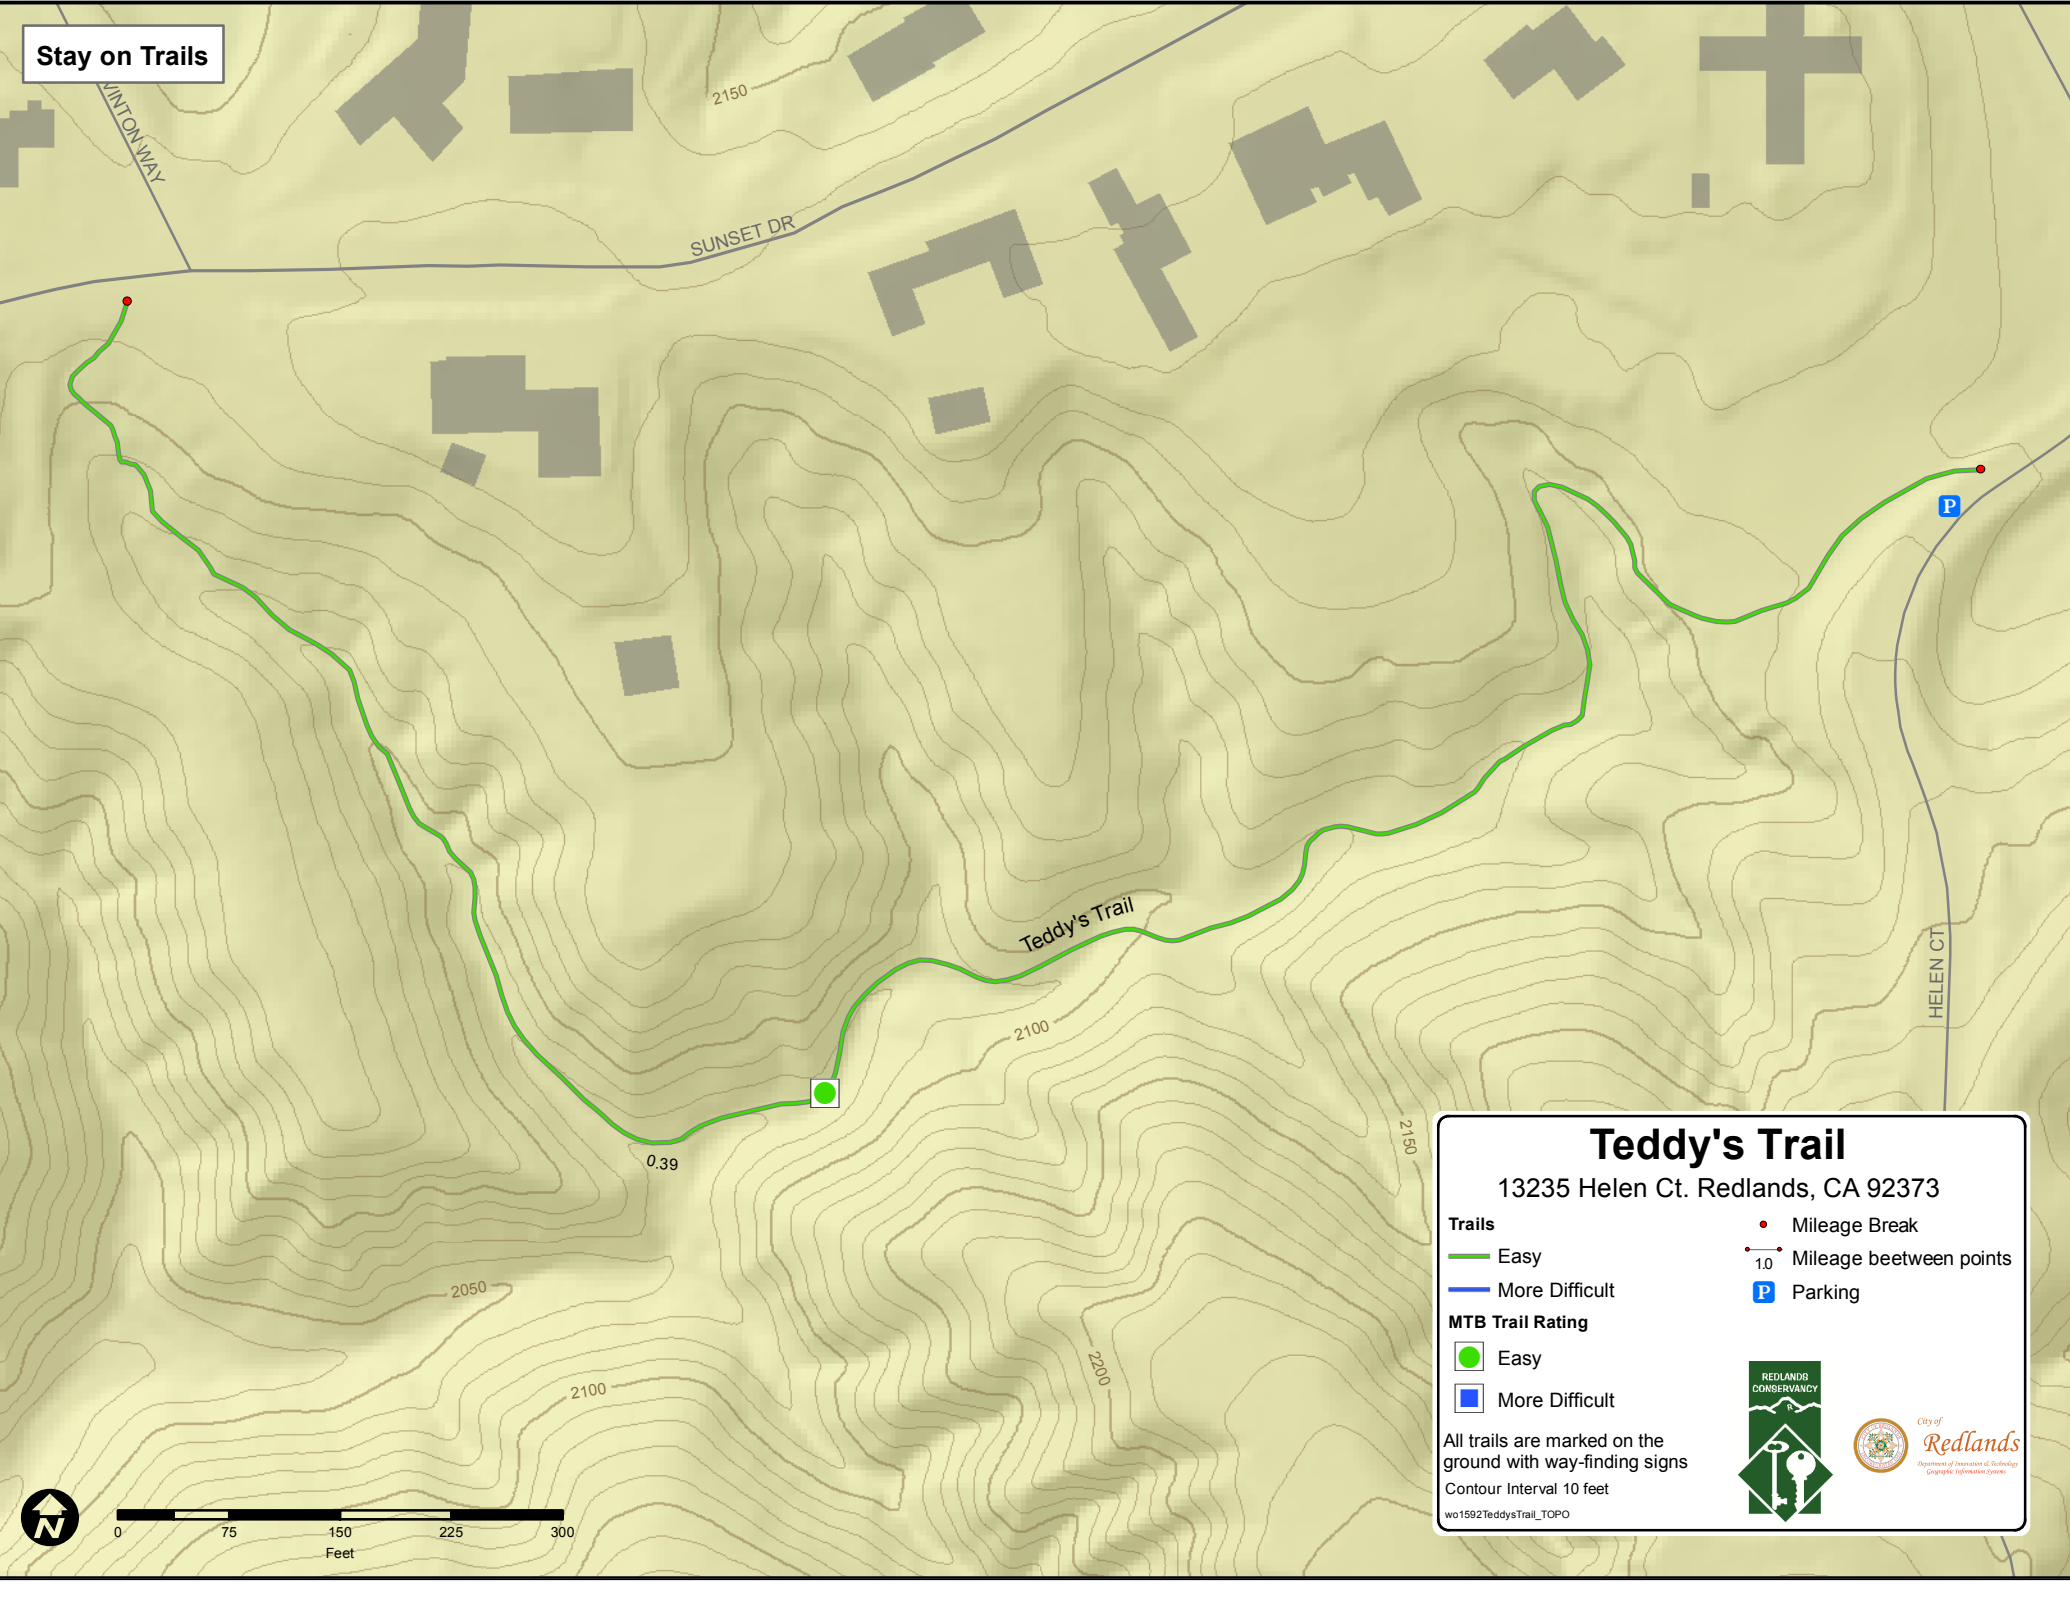

Stay on Trails

Teddy's Trail

13235 Helen Ct. Redlands, CA 92373

Trails

- Easy
- More Difficult

MTB Trail Rating

- Easy
- More Difficult

All trails are marked on the ground with way-finding signs

Contour Interval 10 feet

wo1592Teddy'sTrail_TOPO

- Mileage Break
- 1.0 Mileage between points
- Parking